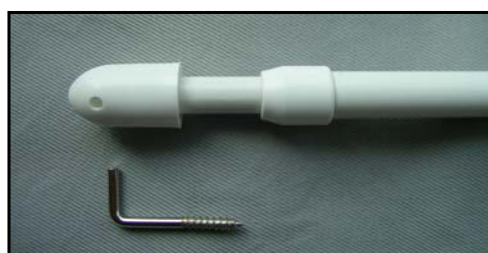

ART. 141

Bacchetta Tonda ϕ 13 mm
standard - estensione al 50%

*Round Curtain Rod ϕ 13 mm
standard - inner extension 50%
with plastic ends*

Sfusa		
COD	cm	
141080	80/100	
141100	100/125	
141120	120/150	
141150	150/185	
141175	175/225	
141200	200/250	

IMBALLO:
Busta da 20 pezzi.

Busta PE da 1 pezzo		
COD	cm	
141080C1	80/100	
141100C1	100/125	
141120C1	120/150	
141150C1	150/185	
141175C1	175/225	
141200C1	200/250	

IMBALLO:
Busta/Scatola da 20 buste.

Busta PE da 1 pezzo con cavaliere in cartoncino		
COD	cm	
141080CC1	80/100	
141100CC1	100/125	
141120CC1	120/150	
141150CC1	150/185	
141175CC1	175/225	
141200CC1	200/250	

IMBALLO:
Busta/Scatola da 20 buste.