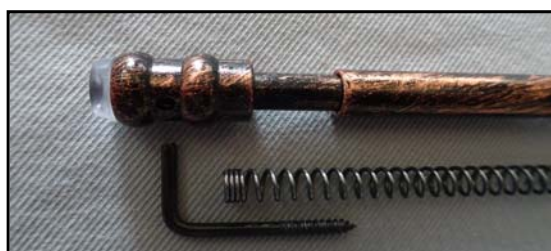

ART. 206AN
Bacchetta Tonda ϕ 8 mm a pressione
in ALLUMINIO anticato
(nero-oro, nero-argento, nero-rame, bianco-oro)
*Tension curtain rod ϕ 8 mm
in antique aluminium
(black-gold, black-silver, black-copper, white-gold)*

COD	cm	
206030AN	30/40	
206040AN	40/60	
206060AN	60/80	
206080AN	80/100	

Busta PE da 2 pezzi		
COD	cm	
206030ANC	30/40	
206040ANC	40/60	
206060ANC	60/80	
206080ANC	80/100	

IMBALLO:
Scatola da 25 buste.

Busta PE da 2 pezzi con cavaliere in cartoncino		
COD	cm	
206030ANCC	30/40	
206040ANCC	40/60	
206060ANCC	60/80	
206080ANCC	80/100	

IMBALLO:
Scatola da 25 buste.